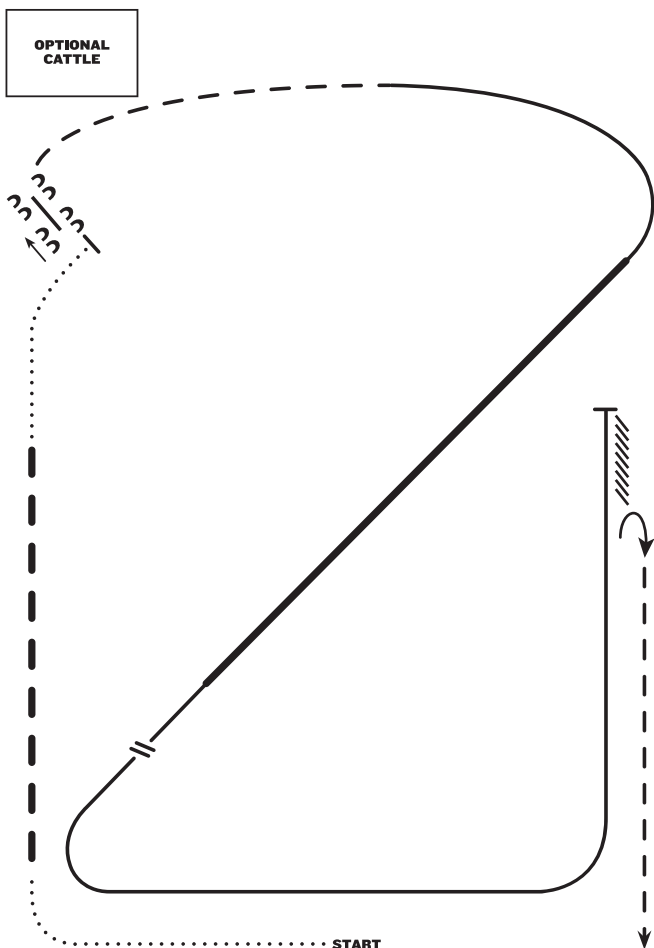

## RANCH RIDING - PATTERN 10

### LEGEND

.....	Walk
.....	Extended Walk
- - - -	Trot
- - - -	Extended Trot
————	Lope
————	Extended Lope
//////	Back
\\	Lead Change

1. Walk
2. Extended trot
3. Walk
4. Stop, side pass left over log
5. Trot
6. Lope right lead
7. Extended lope right lead
8. Collect lope and change leads (simple or flying)
9. Lope left lead
10. Stop and back
11. 1/2 turn right
12. Trot

Note: The drawn description of this pattern is only intended for the general depiction of the pattern. Exhibitors should utilize the arena space to best exhibit their horses.